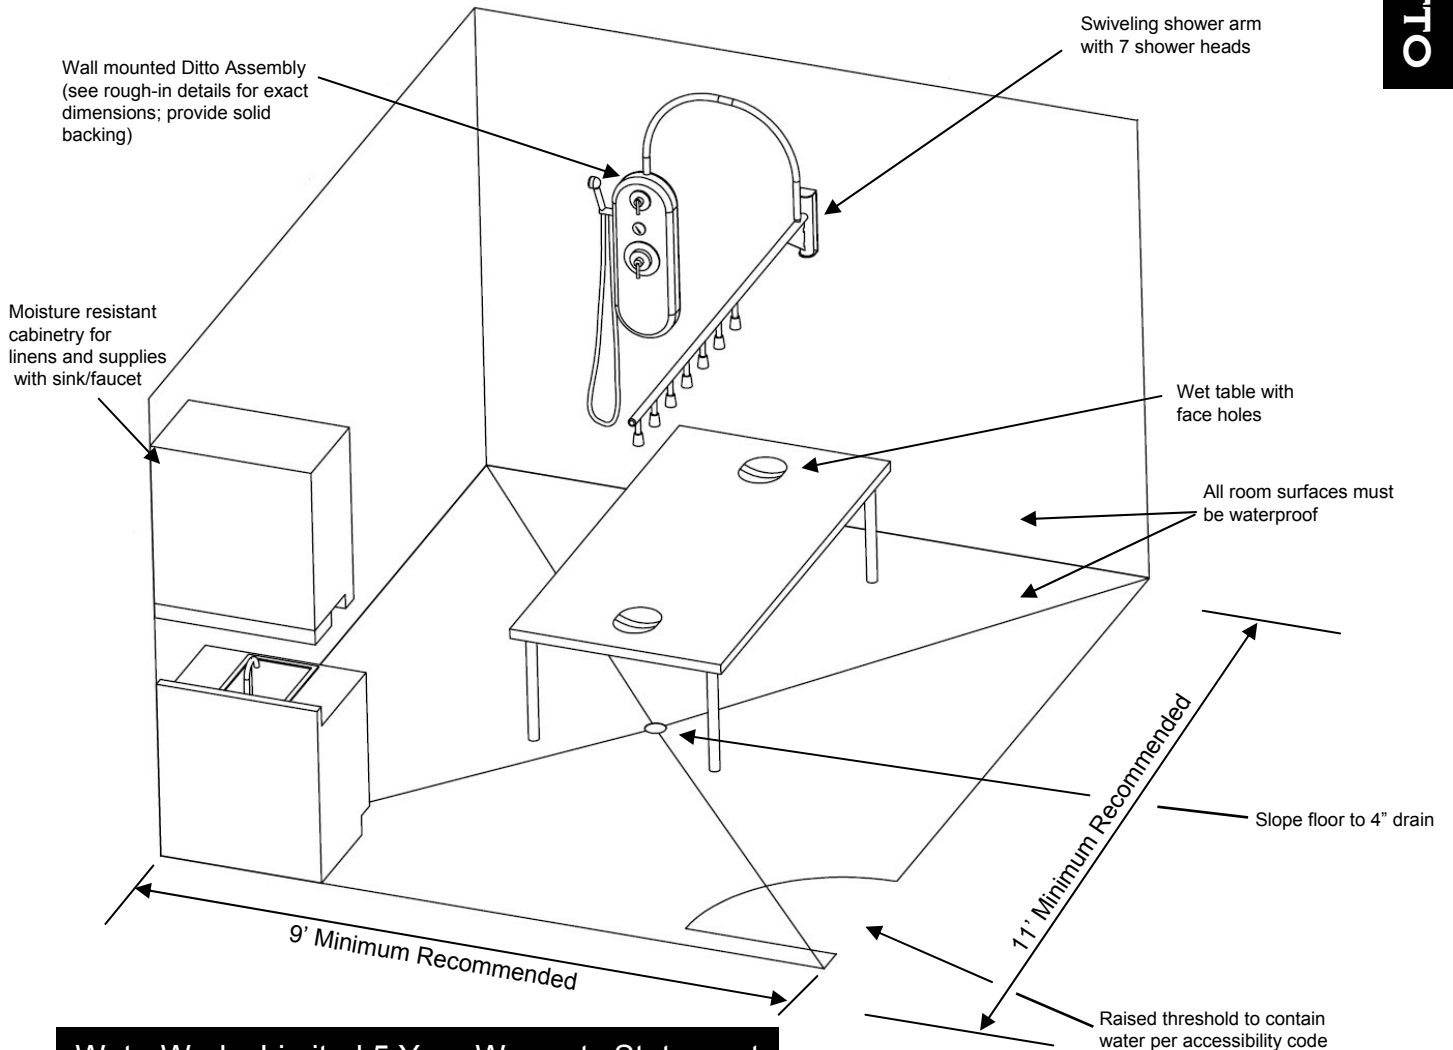

**THE  
DITTO**

**Typical Ditto Shower Room Layout**

**WaterWerks Limited 5 Year Warranty Statement**

WaterWerks products are warranted to be free of defects in material and workmanship to the original domestic purchaser for five (5) years from the date of purchase as shown on the original invoice. If a defect is found, please contact WaterWerks at the phone number or email below for instructions. Defective parts or components that are covered under this warranty must be returned to WaterWerks insured and shipped pre-paid to the address shown below. WaterWerks will, at its option, repair or replace the defective part or component. This warranty does not cover labor charges, damage caused by improper installation or improper maintenance lack of reasonable maintenance as described in the product information or modifications. This warranty applies only to items that WaterWerks manufactures.