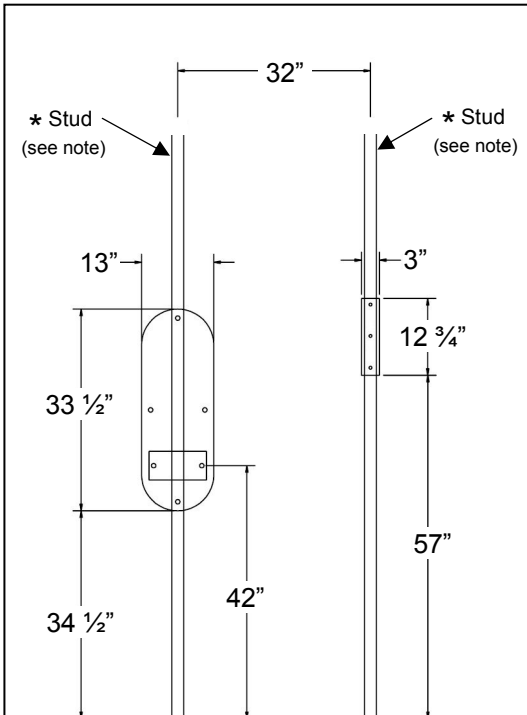

* Adequate reinforcement backing is required. Use of metal stud is not sufficient reinforcement and is not recommended. Use of wooded stud is acceptable or equivalent. Failure to provide adequate reinforcement will result in damage to the Ditto Vichy Shower and may cause bodily harm and serious injury.