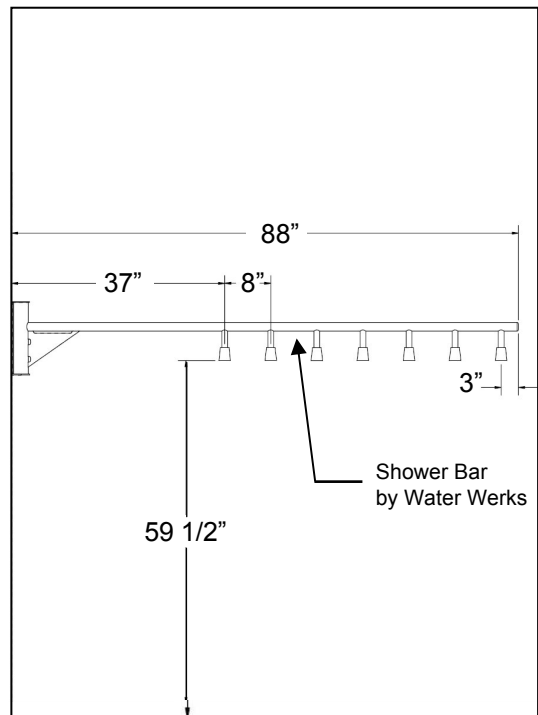

* Adequate reinforcement backing is required. Use of metal stud is not sufficient reinforcement and is not recommended. Use of wooded stud is acceptable or equivalent. Failure to provide adequate reinforcement will result in damage to the Ditto Vichy Shower and may cause bodily harm and serious injury.