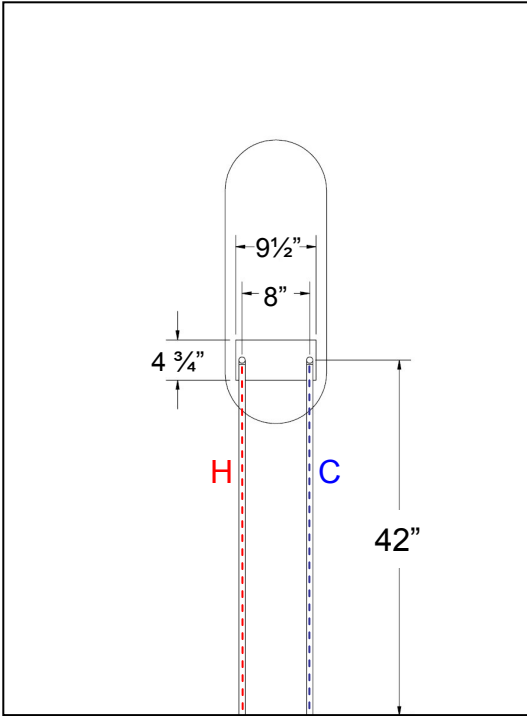

* Adequate reinforcement backing is required. Use of metal stud is not sufficient reinforcement and is not recommended. Use of wooded stud is acceptable or equivalent. Failure to provide adequate reinforcement will result in damage to the Ditto Vichy Shower and may cause bodily harm and serious injury.