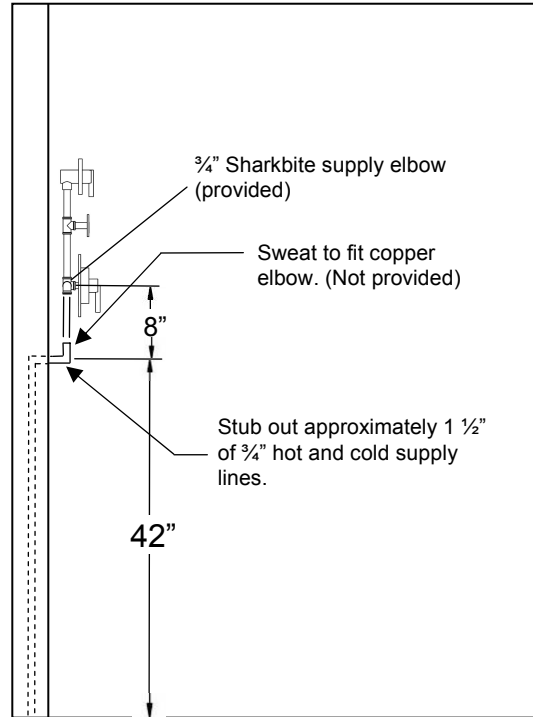

* Adequate reinforcement backing is required. Use of metal stud is not sufficient reinforcement and is not recommended. Use of wooded stud is acceptable or equivalent. Failure to provide adequate reinforcement will result in damage to the Ditto Vichy Shower and may cause bodily harm and serious injury.